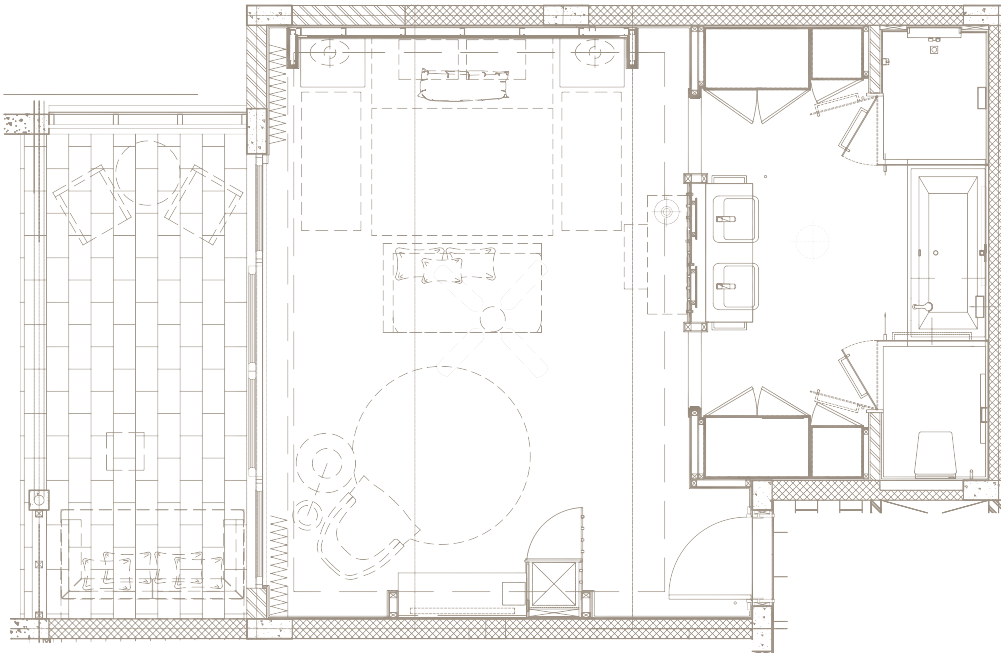

JUNIOR SUITE - 60M²

King size or double beds