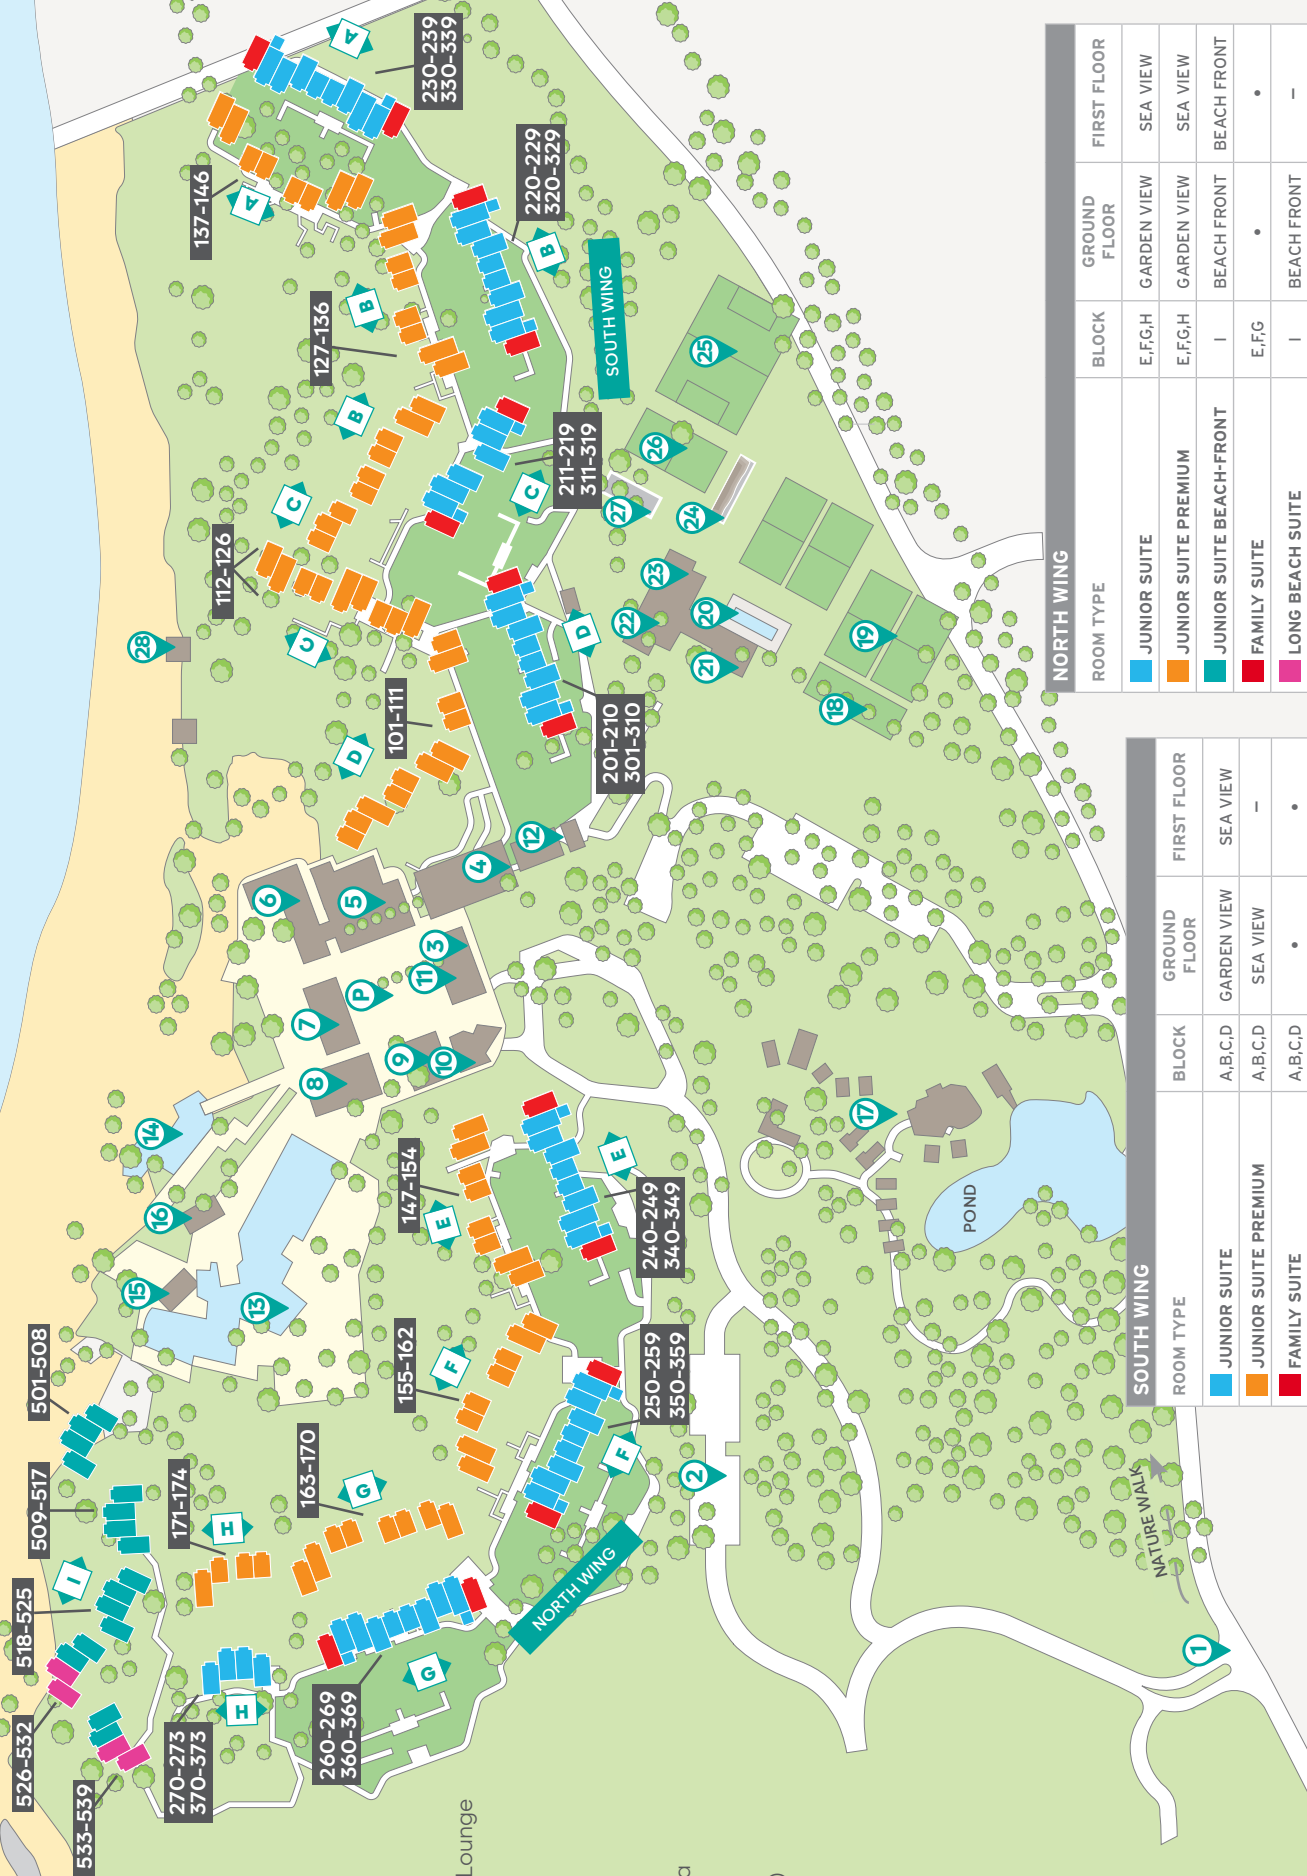

JUNIOR SUITE PREMIUM - 65M²

King size or double beds

JUNIOR SUITE BEACH-FRONT - 65M²

King size or double beds

FAMILY SUITE - 85M²

King size bed

LONG BEACH SUITE - 135M²

King size bed

RESORT LAYOUT

KEY

- P Piazza
- 1 Main Entrance
- 2 Main Parking
- 3 Living Room
- 4 Reception & Hospitality Lounge
- 5 Saporì
- 6 Le Marché
- 7 Shores
- 8 Chopsticks
- 9 Hasu
- 10 Sand Boutique
- 11 Function Room, Bombora
- 12 Infirmary
- 13 Main Pool
- 14 Infinity Pool (adults only)
- 15 Tides
- 16 Beach Shop
- 17 Cinq Mondes Spa
- 18 Archery
- 19 Tennis Courts
- 20 Lap Pool
- 21 Gym
- 22 Sunkids Club
- 23 Teens Club, Waves
- 24 Wall Climbing
- 25 Football Playground
- 26 Tennis/Volley Courts
- 27 Boccia
- 28 Boat House