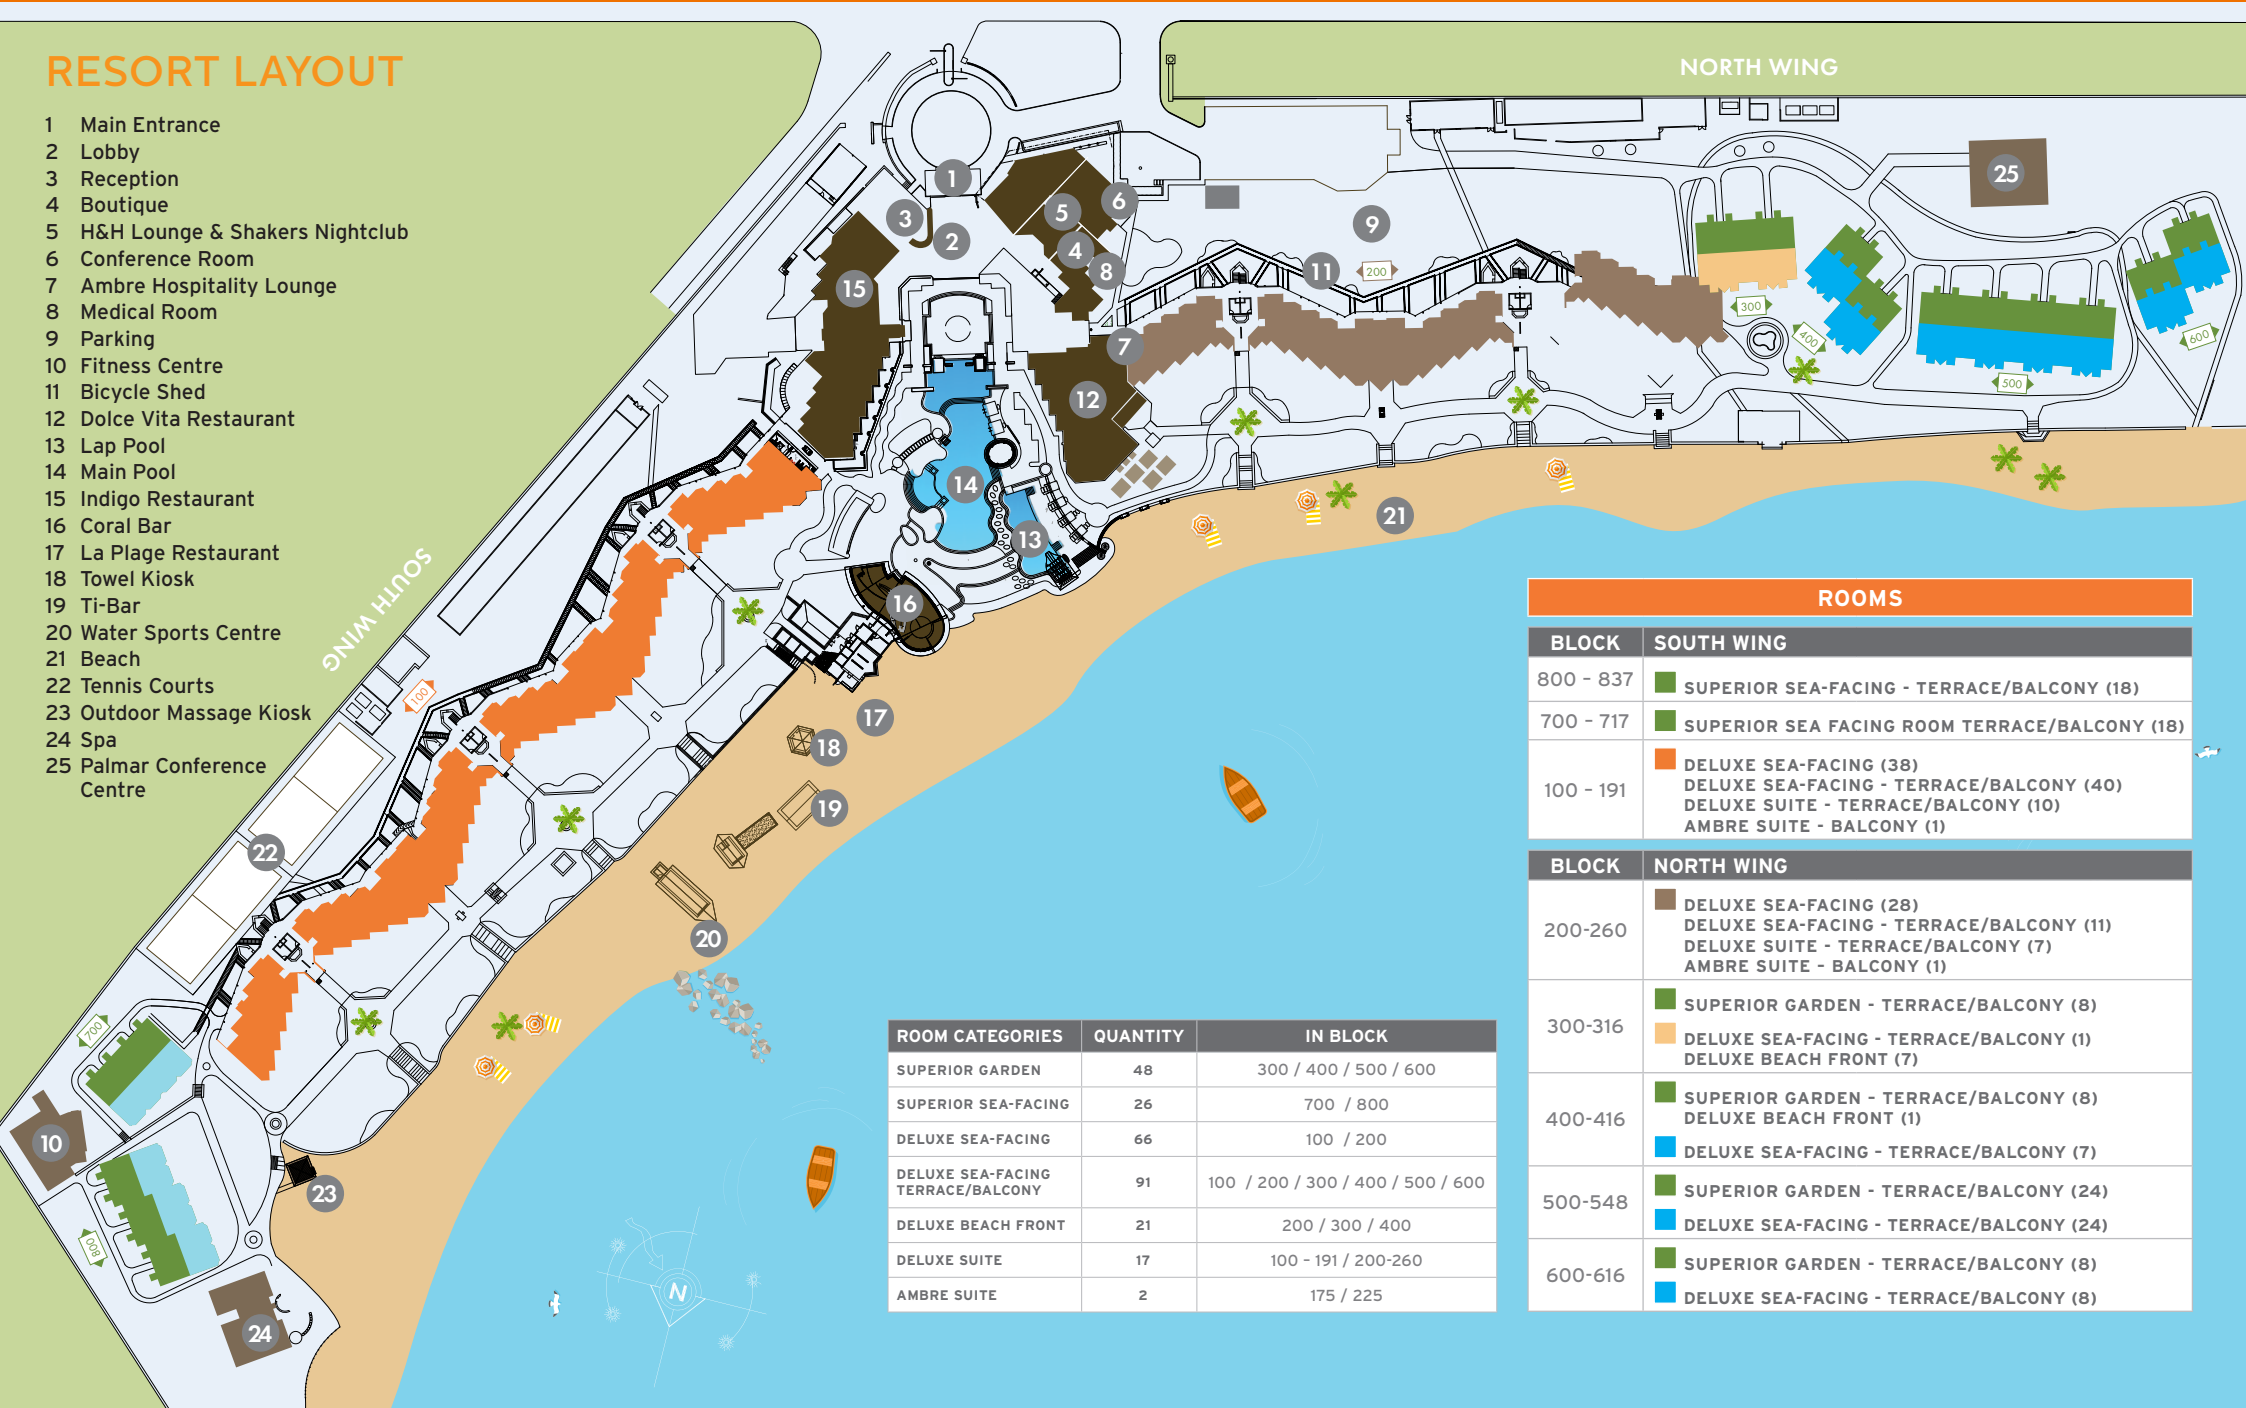

RESORT LAYOUT

- 1 Main Entrance
- 2 Lobby
- 3 Reception
- 4 Boutique
- 5 H&H Lounge & Shakers Nightclub
- 6 Conference Room
- 7 Ambre Hospitality Lounge
- 8 Medical Room
- 9 Parking
- 10 Fitness Centre
- 11 Bicycle Shed
- 12 Dolce Vita Restaurant
- 13 Lap Pool
- 14 Main Pool
- 15 Indigo Restaurant
- 16 Coral Bar
- 17 La Plage Restaurant
- 18 Towel Kiosk
- 19 Ti-Bar
- 20 Water Sports Centre
- 21 Beach
- 22 Tennis Courts
- 23 Outdoor Massage Kiosk
- 24 Spa
- 25 Palmar Conference Centre

ROOMS	
BLOCK	SOUTH WING
800 - 837	■ SUPERIOR SEA-FACING - TERRACE/BALCONY (18)
700 - 717	■ SUPERIOR SEA FACING ROOM TERRACE/BALCONY (18)
100 - 191	■ DELUXE SEA-FACING (38) ■ DELUXE SEA-FACING - TERRACE/BALCONY (40) ■ DELUXE SUITE - TERRACE/BALCONY (10) ■ AMBRE SUITE - BALCONY (1)
BLOCK	NORTH WING
200-260	■ DELUXE SEA-FACING (28) ■ DELUXE SEA-FACING - TERRACE/BALCONY (11) ■ DELUXE SUITE - TERRACE/BALCONY (7) ■ AMBRE SUITE - BALCONY (1)
300-316	■ SUPERIOR GARDEN - TERRACE/BALCONY (8) ■ DELUXE SEA-FACING - TERRACE/BALCONY (1) ■ DELUXE BEACH FRONT (7)
400-416	■ SUPERIOR GARDEN - TERRACE/BALCONY (8) ■ DELUXE BEACH FRONT (1) ■ DELUXE SEA-FACING - TERRACE/BALCONY (7)
500-548	■ SUPERIOR GARDEN - TERRACE/BALCONY (24) ■ DELUXE SEA-FACING - TERRACE/BALCONY (24)
600-616	■ SUPERIOR GARDEN - TERRACE/BALCONY (8) ■ DELUXE SEA-FACING - TERRACE/BALCONY (8)

ROOM CATEGORIES	QUANTITY	IN BLOCK
SUPERIOR GARDEN	48	300 / 400 / 500 / 600
SUPERIOR SEA-FACING	26	700 / 800
DELUXE SEA-FACING	66	100 / 200
DELUXE SEA-FACING TERRACE/BALCONY	91	100 / 200 / 300 / 400 / 500 / 600
DELUXE BEACH FRONT	21	200 / 300 / 400
DELUXE SUITE	17	100 - 191 / 200-260
AMBRE SUITE	2	175 / 225