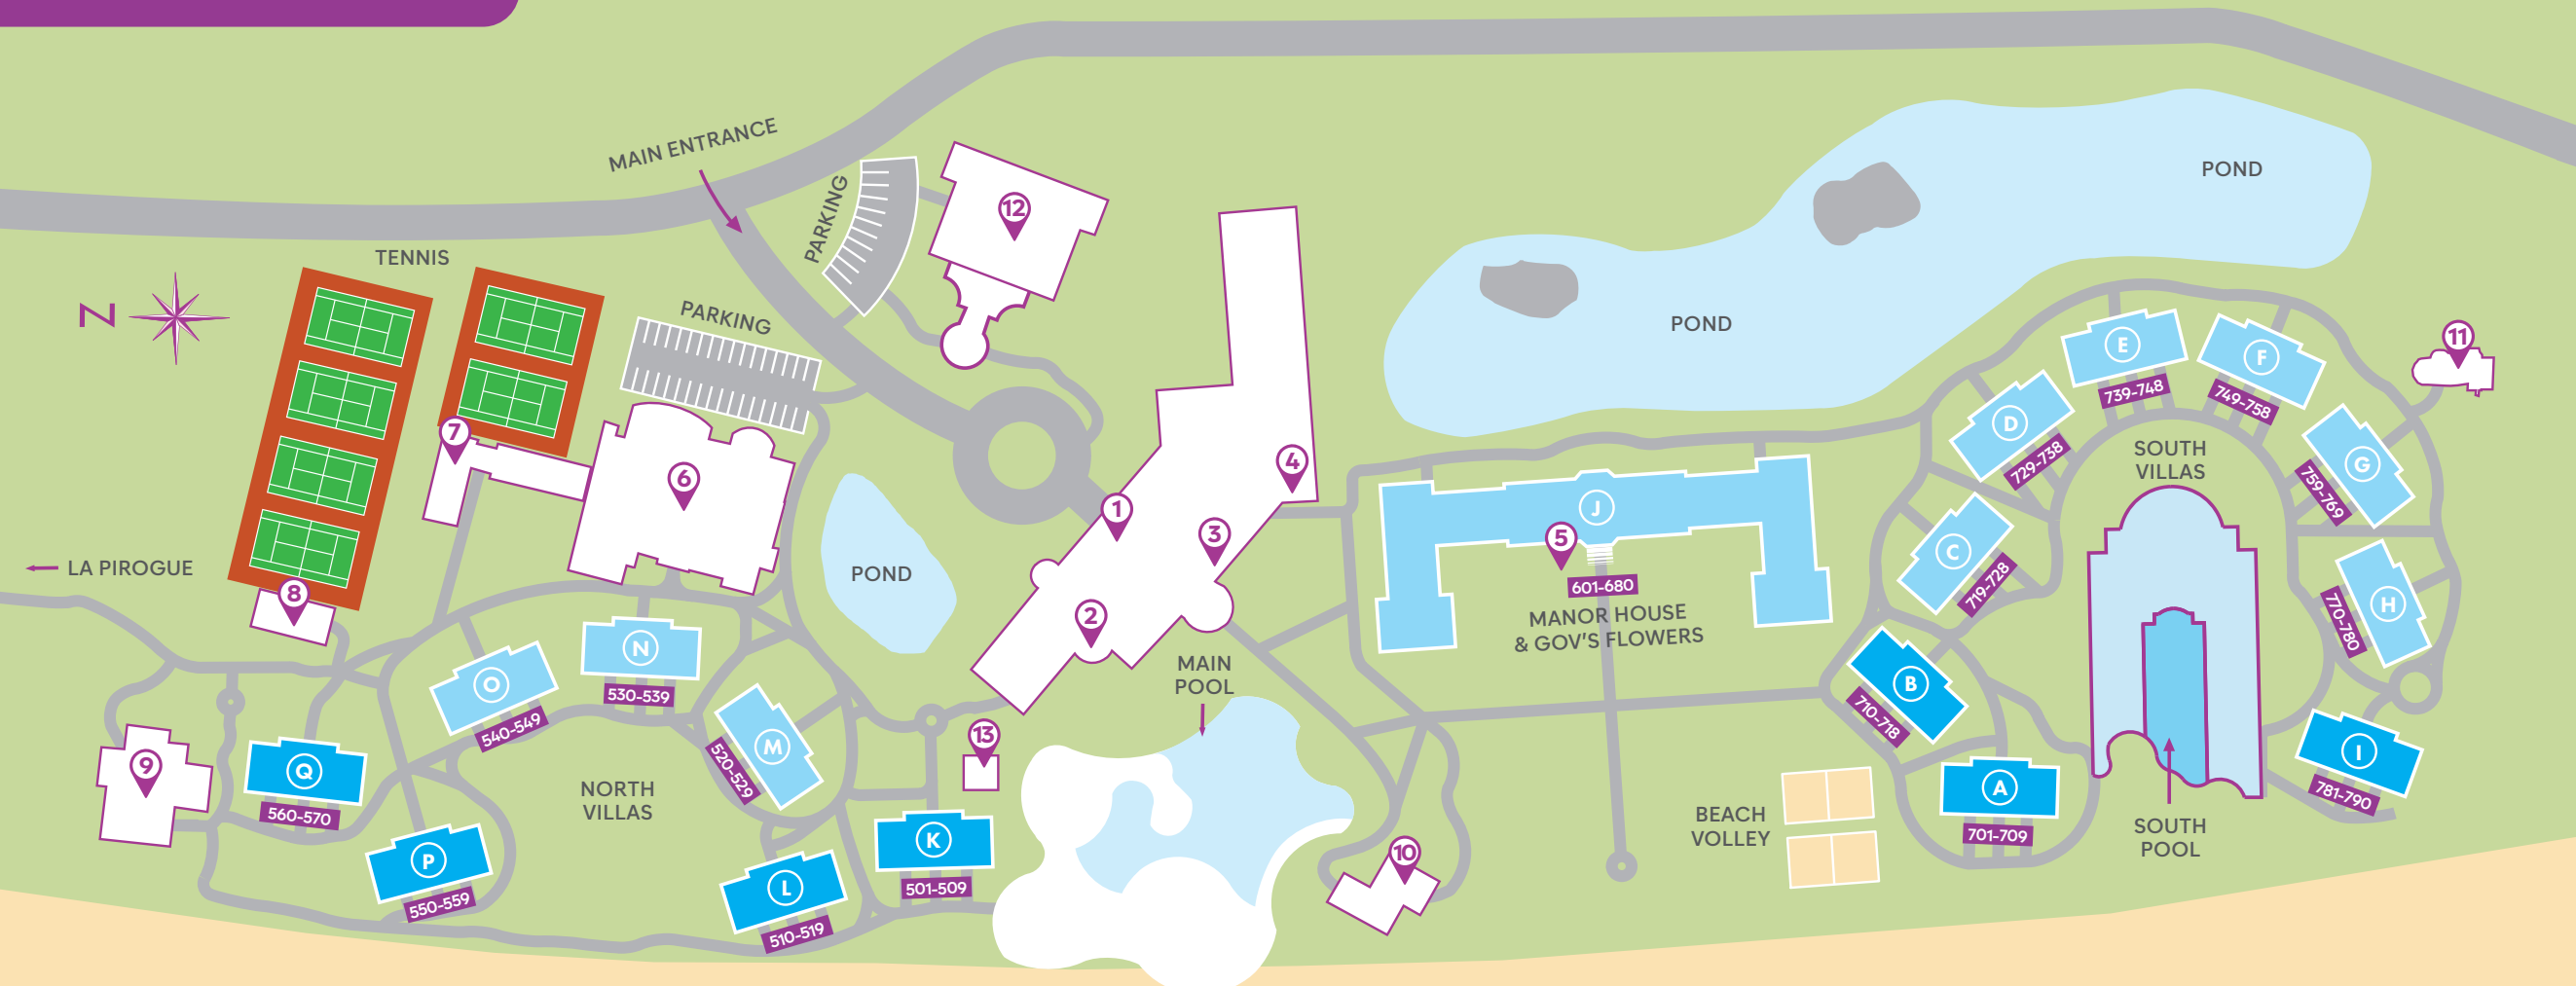

# RESORT LAYOUT

Sea
  Swimming Pool
  Beach
  Pond

- |  |  |   |
|--|--|---|
| <p>1 Reception Area, The Tea Room, Boutique</p> <p>2 Le Patio</p> <p>3 Le Patio Bar</p> <p>4 Welcome &amp; Departure Lounges</p> | <p>5 Gov's Flowers</p> <p>6 Cinq Mondes Spa</p> <p>7 AURA Fitness Centre</p> <p>8 Sun Members Club</p> <p>9 Citronella's Beach Lounge Restaurant</p> | <p>10 Buddha-Bar Beach</p> <p>11 Kids Club</p> <p>12 Convention Centre</p> <p>13 Boutique</p> |
|--|--|---|

PREMIUM DISABLE ROOMS  
522, 601 & 721

T +230 403 3300  
 E info@sugarbeachmauritius.com  
 W sugarbeachmauritius.com  
 Wolmar, Flic en Flac, 90504, Mauritius

#ComeAlive